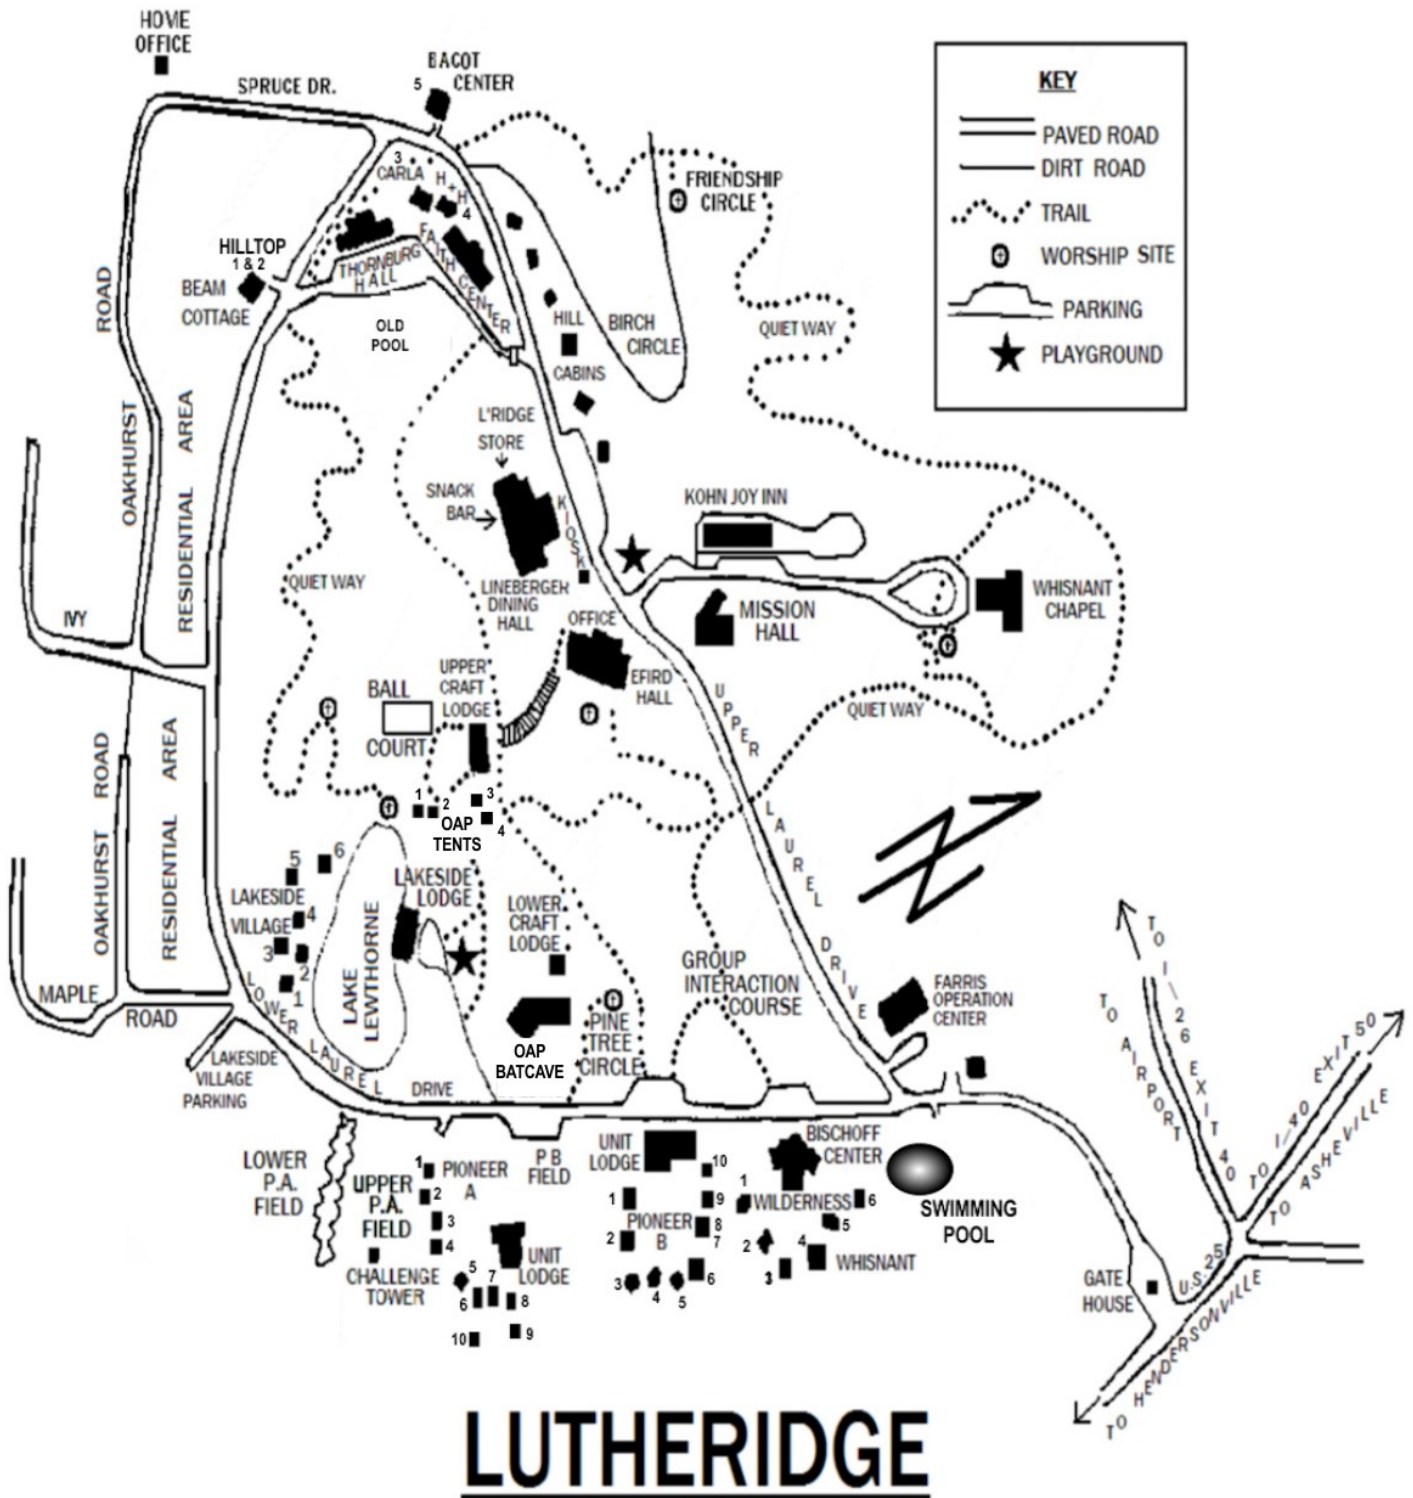

Lakeside Village

1. Winecoff
2. Grammy
3. Park
4. Nattress
5. Ritchie
6. Rinn

Pioneer A

1. Nilson
2. Schroder
3. Bradshaw
4. Shafer
5. Fritts
6. Fisher
7. Tiece
8. Goodman
9. Fry
10. Ketner

Pioneer B

1. Zimmerman
2. Emmanuel
3. Gray
4. Voight
5. Sligh
6. Harrison
7. Baker
8. Black
9. Lorick
10. Johnson

OAP Tents

1. Rhododendron
2. Mt. Laurel
3. Oak
4. Ivy

Wisnant Village

1. (Wilderness)
1. Graham-Linn
  2. Lipe
  3. Dreher
  4. McSwain
  5. Sox
  6. Zimmerman

Hilltop

1. Beam Left
2. Beam Right
3. Carla
4. H&H
5. Bacot